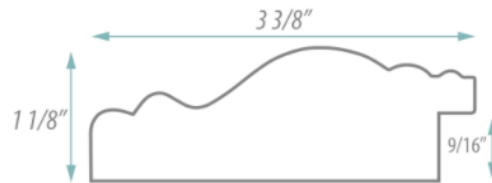

SPECIFICATION SHEET

FRAMED MIRROR

MODEL#: FM 79841-24X30

FRAMED MIRRORS COLLECTION

FEATURES:

- ONE 24X30" HIGH RESOLUTION SILVER PLATE GLASS MIRROR SIZE W/ DECORATIVE FRAME.
- "WALL HUGGER" HANGER FOR MOUNTING INCLUDED.
- STANDARD MOUNTING STYLE IS VERTICAL. FOR HORIZONTAL, PLEASE SPECIFY WHEN ORDERING.
- PACKED IN FOUR WALL (FOLDED DOUBLE WALL) CORRUGATION.
- STYLE: CLASSIC
- COLOR: CHERRY/MAHOGANY
- FINISH: WOOD TONE

MIRROR FINISHES:

- FLAT POLISHED EDGE
- BEVELED EDGE

OVERALL SIZE DIMENSION: 30 3/4" WIDE X 36 3/4" HIGH X 1 1/8" DEEP